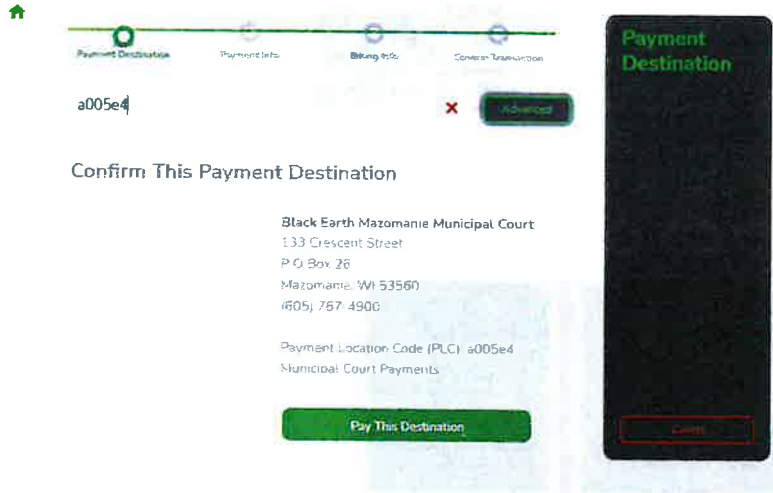

2. Click on the Search

3. In the Search Field Start typing Mazo Municipal Court

Payment Destination Payment Info Billing Info Confirm Transaction

SEARCH Advanced

Q Examples of search entries:

- > Child Support WI Shawano
- > Utility Payments Westville
- > Traffic Tickets Indiana
- > Arrest Warrant Richardson TX
- > a0026m

Mazom

SEARCH Advanced

a005e4 - Black Earth Mazomanie Municipal Court - Municipal Court Payments - WI

Q Examples of search entries:

- > Child Support WI Shawano
- > Utility Payments Westville
- > Traffic Tickets Indiana
- > Arrest Warrant Richardson TX
- > a0026m

MAZOMANIE – BLACK EARTH MUNICIPAL COURT ONLINE PAYMENT PROCESS

Confirm the Location, and Select Pay This Destination

Enter Name, Citation Number and Payment Amount and select Continue.